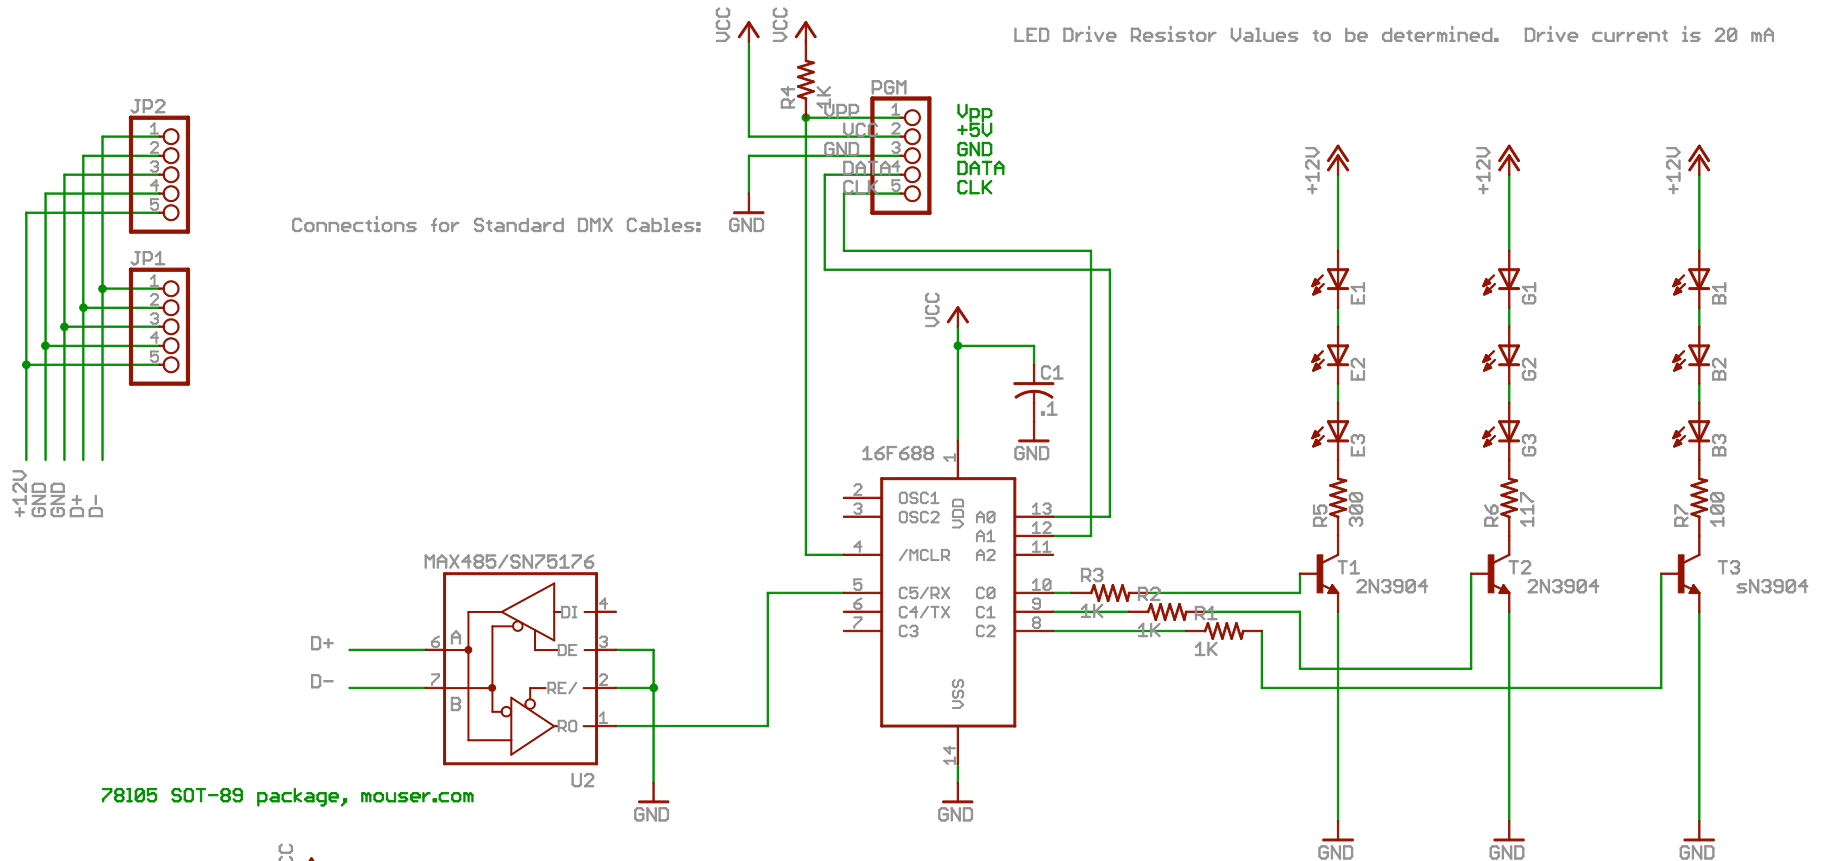

Creative Commons Share-Share Alike 2.5 License
 (c) 2007 John Chapman
 www.response-box.com

TITLE: PWMPixel_SMD_dmxdx_10_3	
Document Number:	REV:
Date: 6/12/2008 11:03:18	Sheet: 1/1